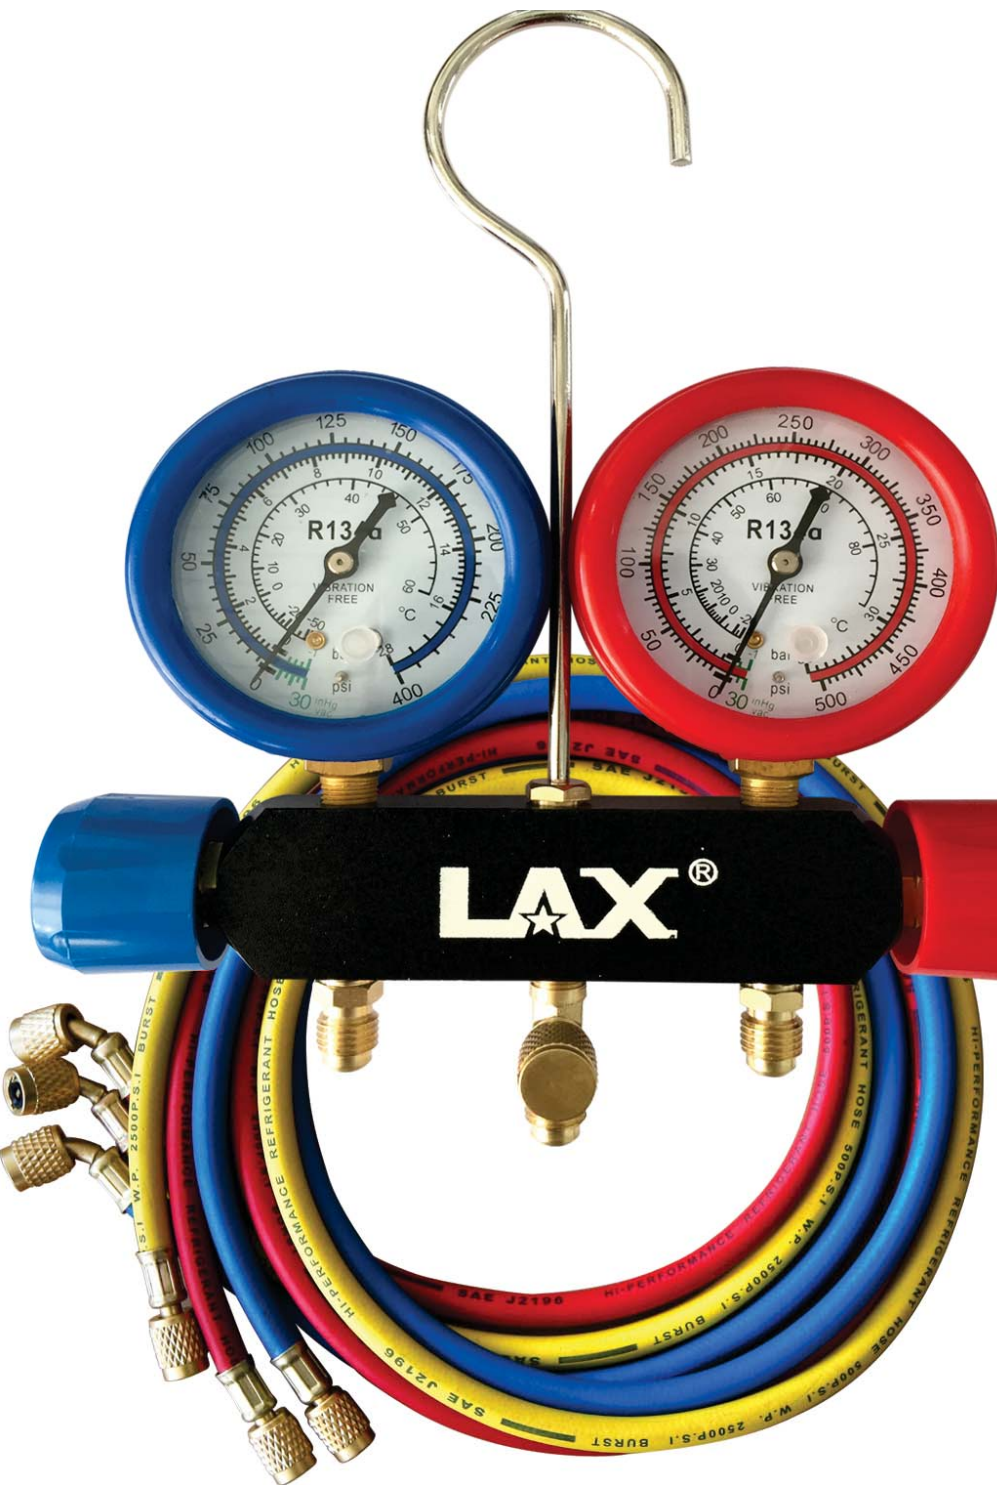

LAX

ABZS3

2 way black aluminum body without sightglass ,
R12/22/502 68mm gauge with rubber protector , PSI BAR °C

Plastic knob,

90cm RYB charging hose, 1/4" SAE fitting, 600-3000PSI

ABZS3(R410)

2 way black aluminum body without sightglass ,

R410 68mm gauge with rubber protector , PSI BAR °C

Plastic knob,

90cm RYB charging hose, 1/4"SAE *1/2-20UNF fitting, 800-4000PSI

ABZS3(R134)

2 way black aluminum body without sightglass ,

R134 68mm gauge with rubber protector , PSI BAR °C

Plastic knob,

90cm RYB charging hose, 1/4" SAE fitting, 600-3000PSI

LX1304 quick coupler

the photo of ABZS3 is encode for you too