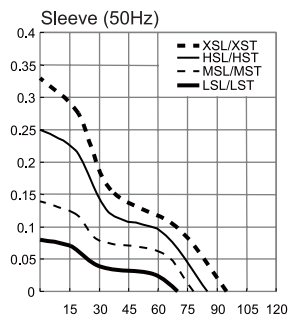

120X120X38 mm

SUNON

70-117 CFM

Model	P/N	Bearing	Rating Voltage (VAC)	Freq. (Hz)	Power Current (AMP)	Power Consumption (WATTS)	Speed (RPM)	Air Flow (CFM)	Static Pressure (Inch-H ₂ O)	Noise (dBA)	Weight (g)
DP200A	2123XSL.GN	● VAPO ○ BALL ◎ Sleeve	220-240	50/60	0.14/0.12	22/21	2700/3100	95/115	0.33/0.38	44/49	550

Frame : Aluminum alloy

Static Pressure (Inch-H₂O)

Airflow (CFM)

UNITS:mm