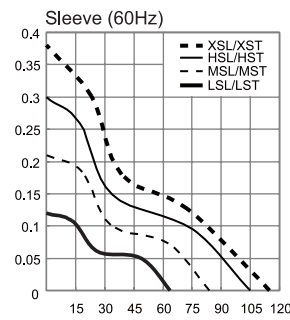

120X120X38 mm

SUNON

70-117 CFM

Model	P/N	Bearing	Rating Voltage (VAC)	Freq. (Hz)	Power Current (AMP)	Power Consumption (WATTS)	Speed (RPM)	Air Flow (CFM)	Static Pressure (Inch-H ₂ O)	Noise (dBA)	Weight (g)
DP200A	2123XSL.GN	● VAPO ○ BALL ◎ Sleeve	220-240	50/60	0.14/0.12	22/21	2700/3100	95/115	0.33/0.38	44/49	550

Frame : Aluminum alloy

Static Pressure (Inch-H₂O)

Airflow (CFM)

UNITS:mm